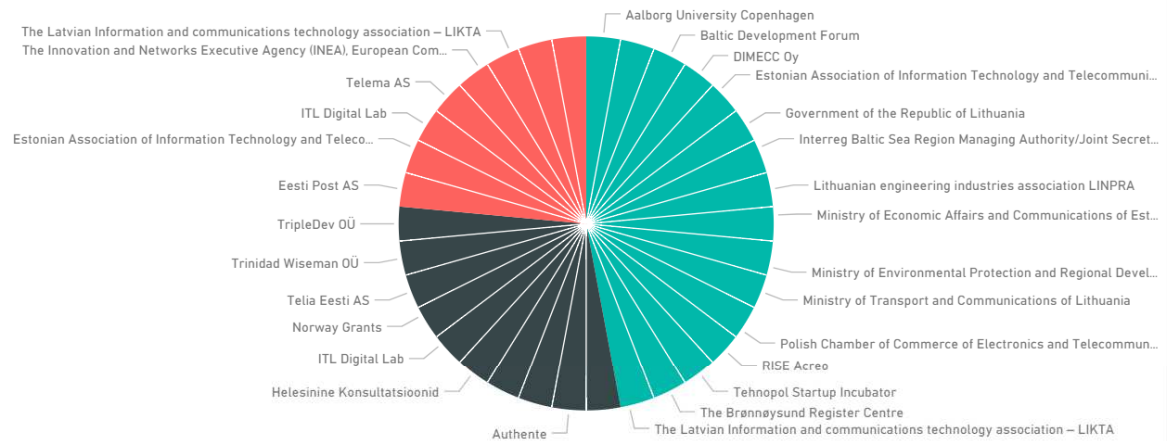

[link](#)

Projects

Code	Name	Related areas
ERIS	E-receipt	
DIGINNO	Digital Innovation Network	Industry 4.0; Digitalisation of industry; Cross-border e-services;
IoB	Internet of Business	Real Time Economy, e-Invoicing, e-Delivery, cross-border e-services

Person id	Name
DK-21439096	Baltic Development Forum
DK-29102384	Aalborg University Copenhagen
EE-10137025	Tieto Estonia AS
EE-10234957	Telia Eesti AS
EE-10328799	Eesti Post AS
EE-10584597	Telema AS
EE-11244225	Trinidad Wiseman OÜ
EE-11899423	Helesinine Konsultatsioonid
EE-12055727	TripleDev OÜ
EE-70003158	Ministry of Economic Affairs and Communications of Estonia
EE-80000876	Estonian Association of Information Technology and Telecommunications
EE-80273734	ITL Digital Lab
EE-90008258	Tehnopol Startup Incubator
FI-1962361-1	Tieto Finland Oy
FI-2179030-4	DIMECC Oy

Project participants