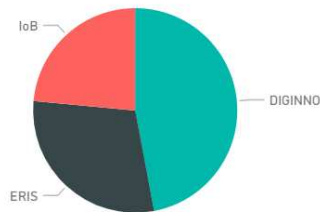

Participants in the project